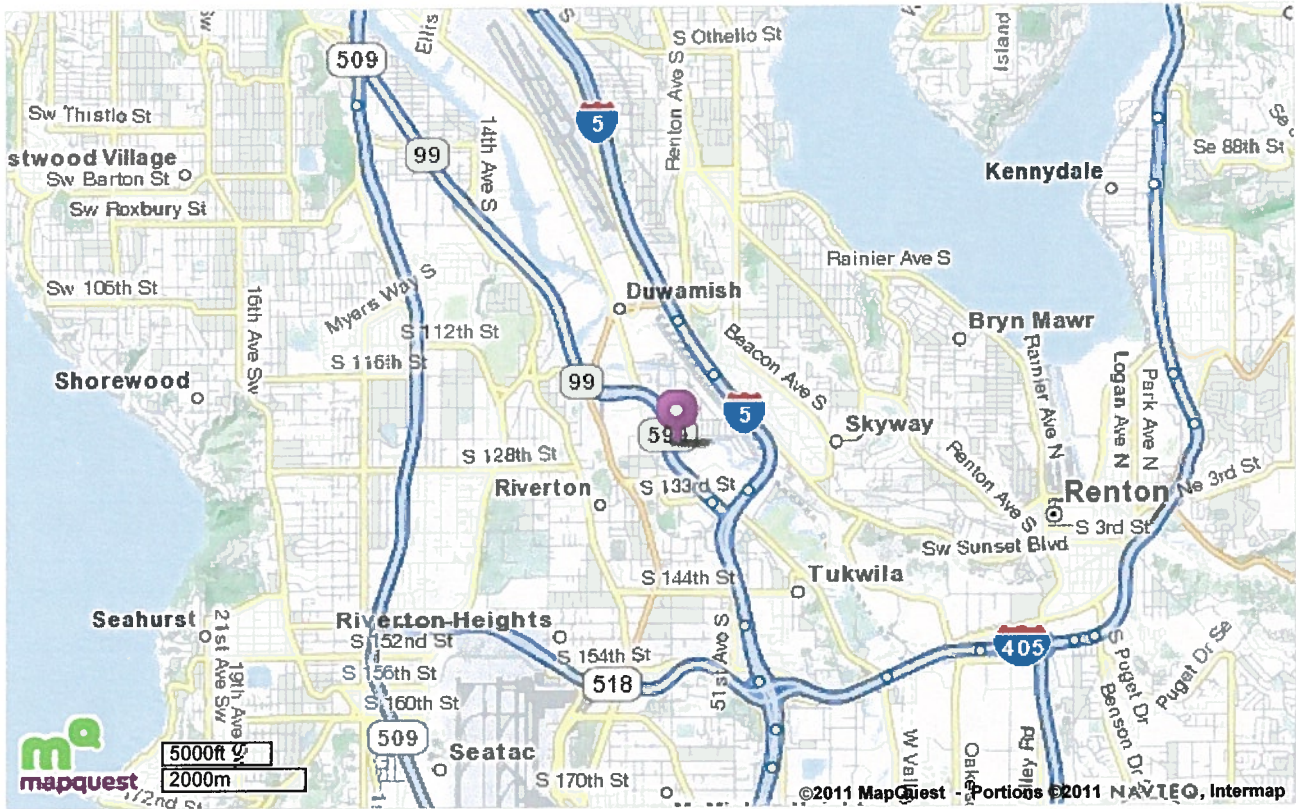

Notes

Here's the location of the Tukwila Community Center.

Map of:

12424 42nd Ave S
Tukwila, WA 98168-2526

[All rights reserved. Use subject to License/Copyright](#) |

Directions and maps are informational only. We make no warranties on the accuracy of their content, road conditions or route usability or expeditiousness. You assume all risk of use. MapQuest and its suppliers shall not be liable to you for any loss or delay resulting from your use of MapQuest. Your use of MapQuest means you agree to our [Terms of Use](#)